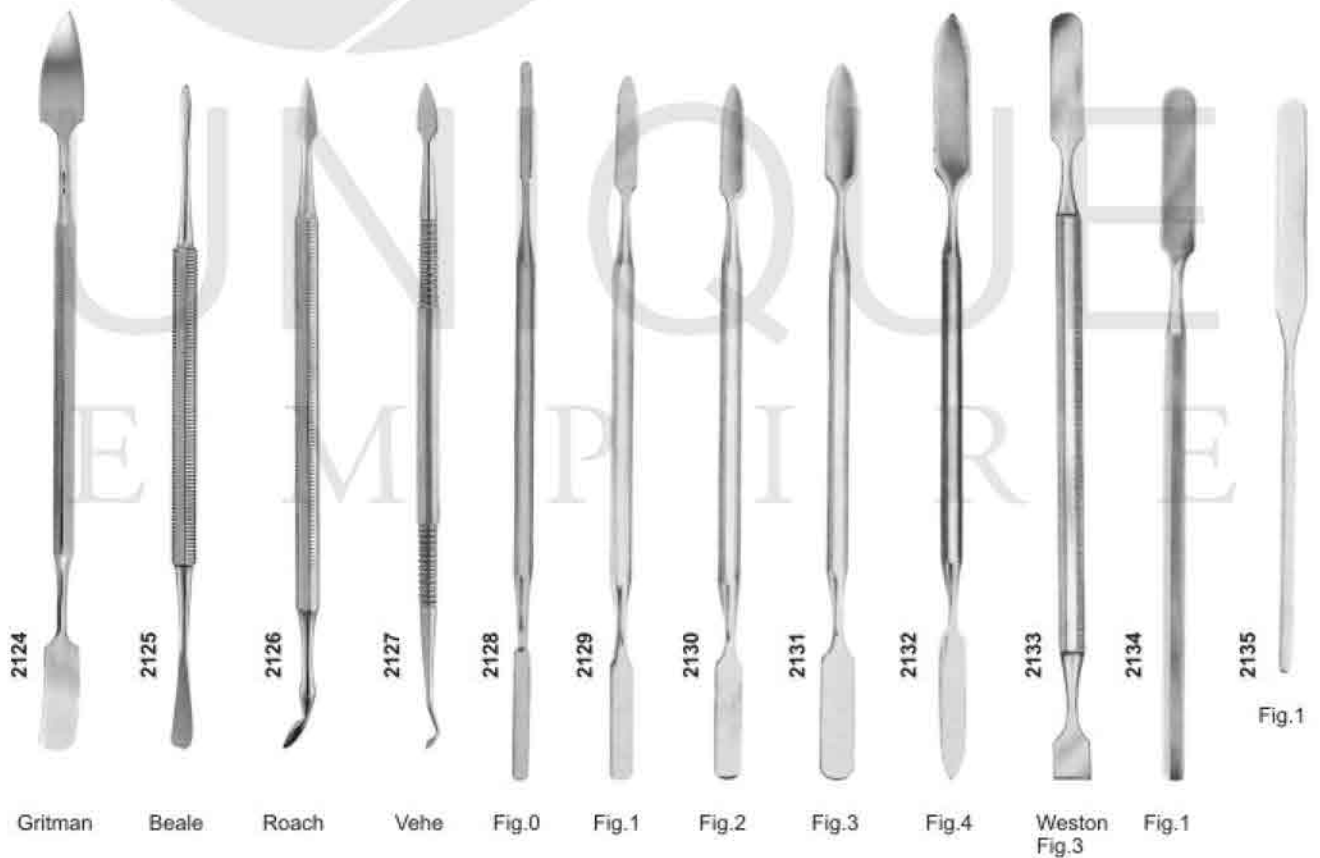

Wax & Modeling Carvers, Cement Spatulas